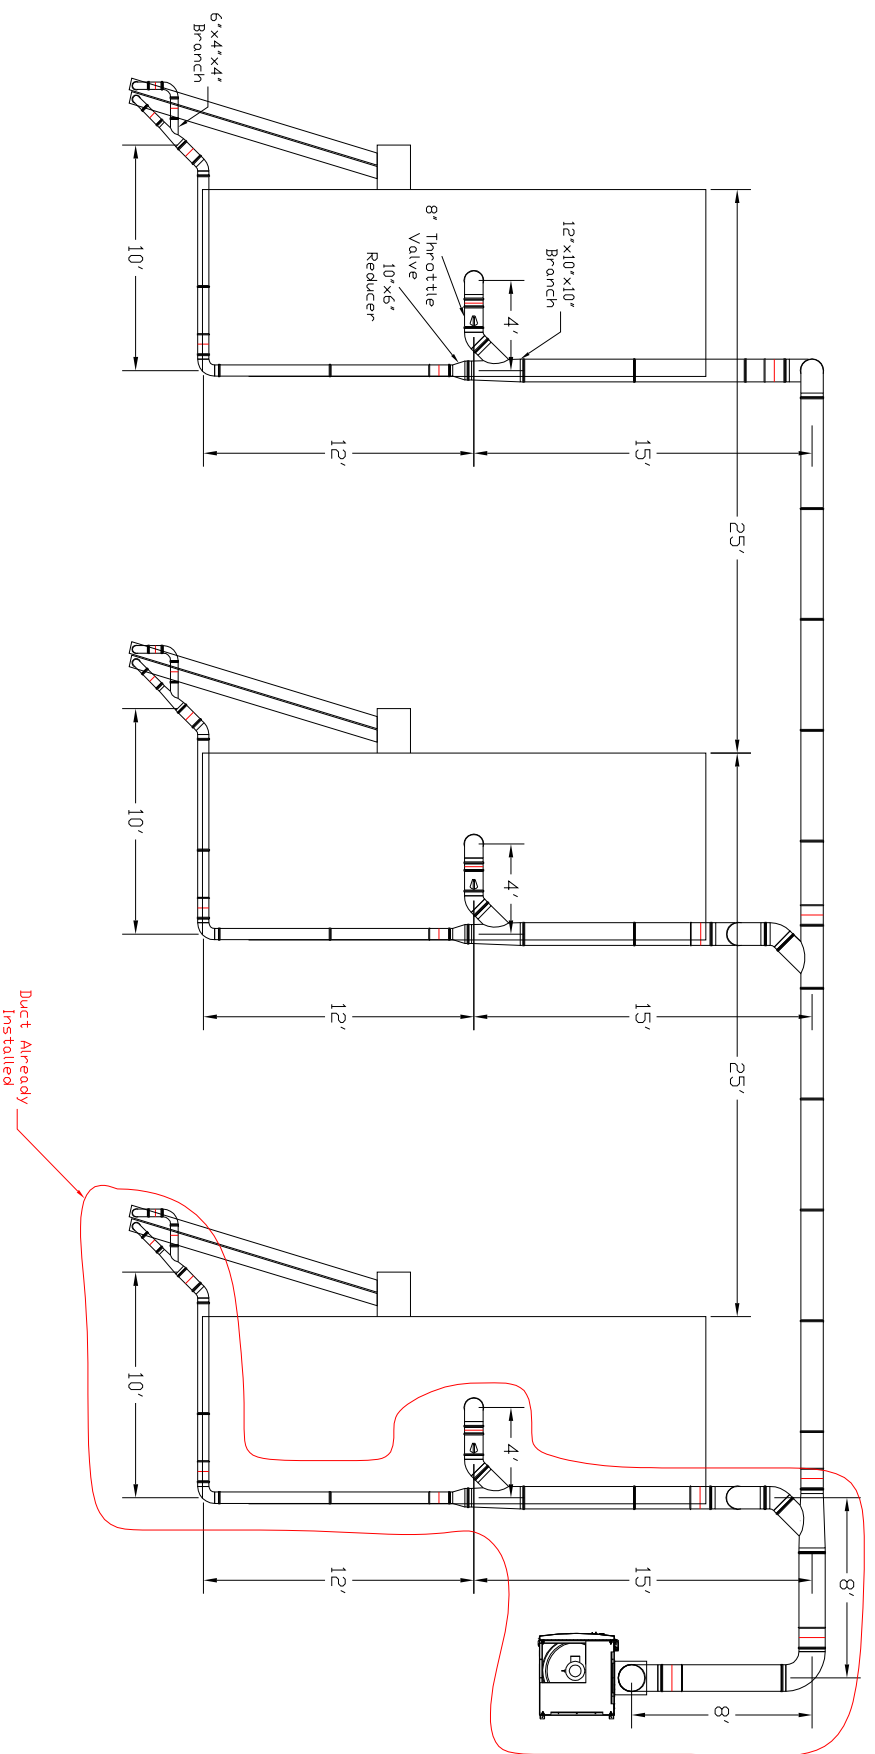

# Charter Automotive Duct Layout

Plan View

Elevation View

Avani Environmental 95 Cypress Drive Youngsville, NC 27596 P# 919-570-2862 F# 919-570-2863	
Project: Charter Automotive	
Drawing: Ductwork layout	
Date: 11/14/13 Drawn by: MDT	
Sheet No:	