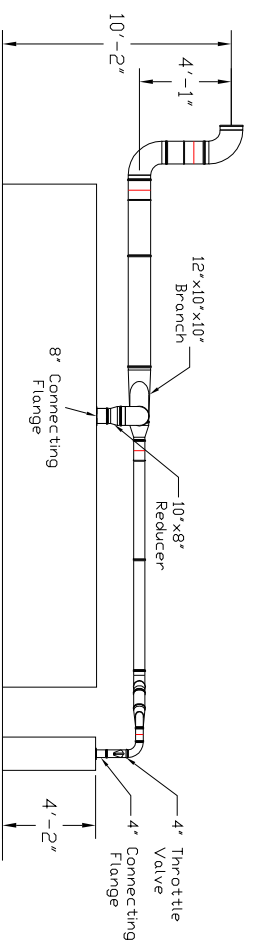

# Charter Automotive Duct Layout

Plan View

Elevation View

Avani Environmental 95 Cypress Drive Youngsville, NC 27596 P# 919-570-2862 F# 919-570-2863	
Project: Charter Automotive	
Drawing: Ductwork layout	
Date: 11/14/13 Drawn by: MDT	
Sheet No:	