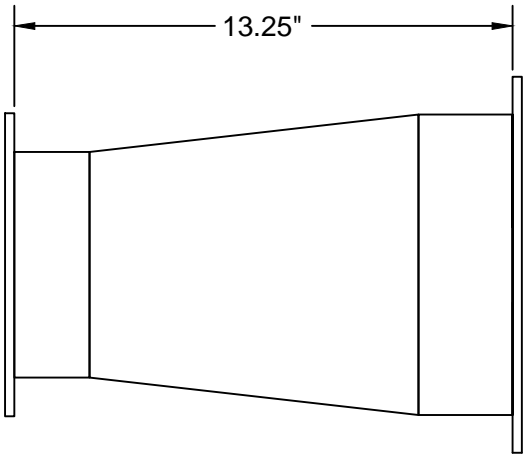

Puyallup WB Insert Hood Connection

Front View

Flanged View

Side View