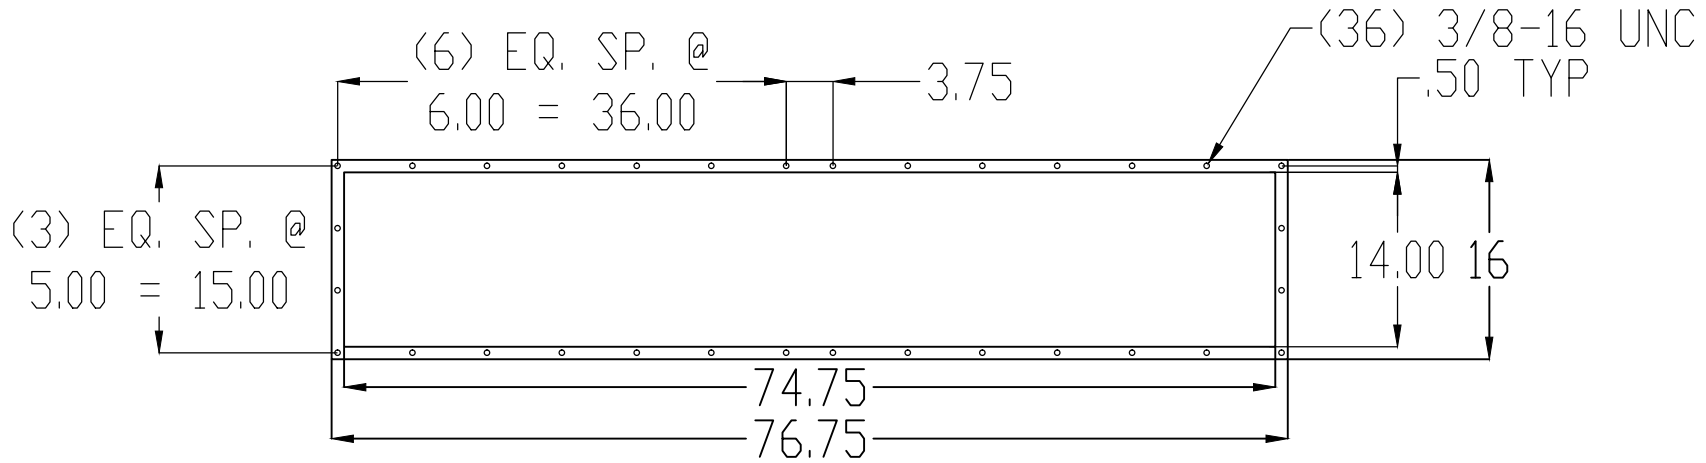

Local 92 Duct to Collector Transition

Flange View

Ø32" Flange Duct
Bolthole Pattern

Front View

Side View