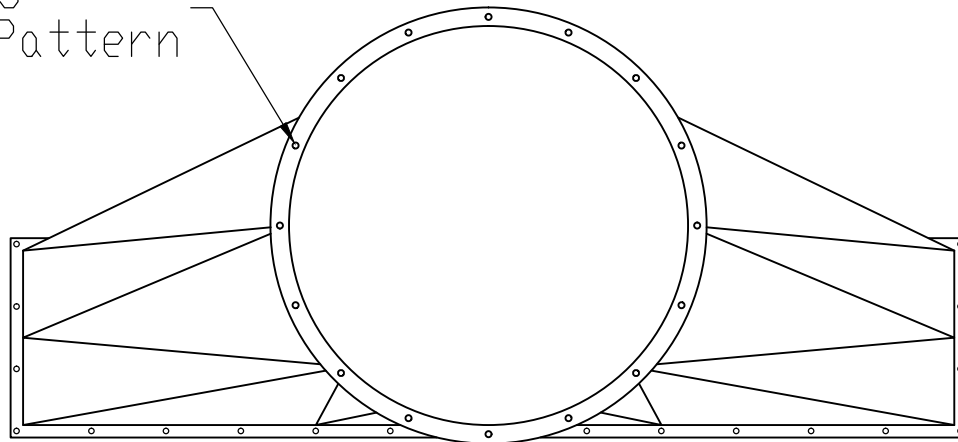

Local 92 Duct to Collector Transition

Flange View

Ø32" Flange Duct
Bolthole Pattern

Front View

Side View