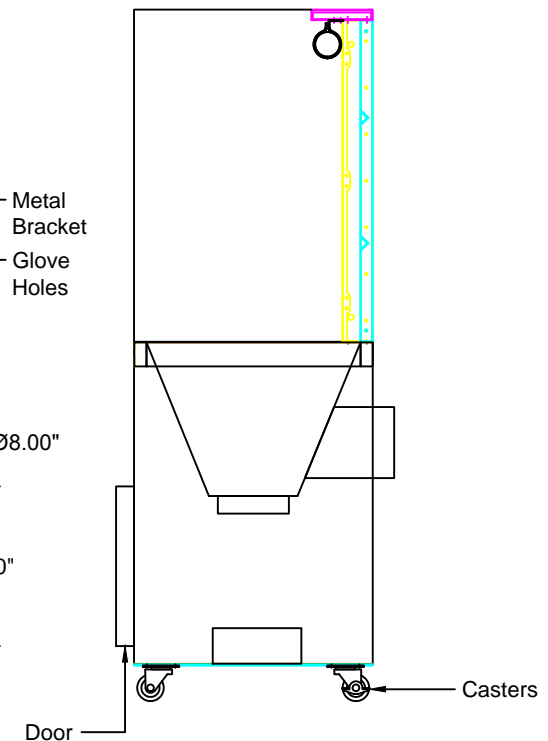

DO NOT SCALE

IF IN DOUBT ASK

Revisions			
Rev	Description	Date	Approved

Features:

- (2) 110V electrical outlets (need desired location)
- Overhead light
- Grated top with 5/8" jig fixtures
- Casters
- Back, sides metal
- Front, top pexi-glass
- Front has heavy gloves and seals
- Chute with scale for measuring amount in bag

Title: Bloom Energy SO21554 SDT-1.5		
Size B	Scale 1 = 20	Drawing Number: ***