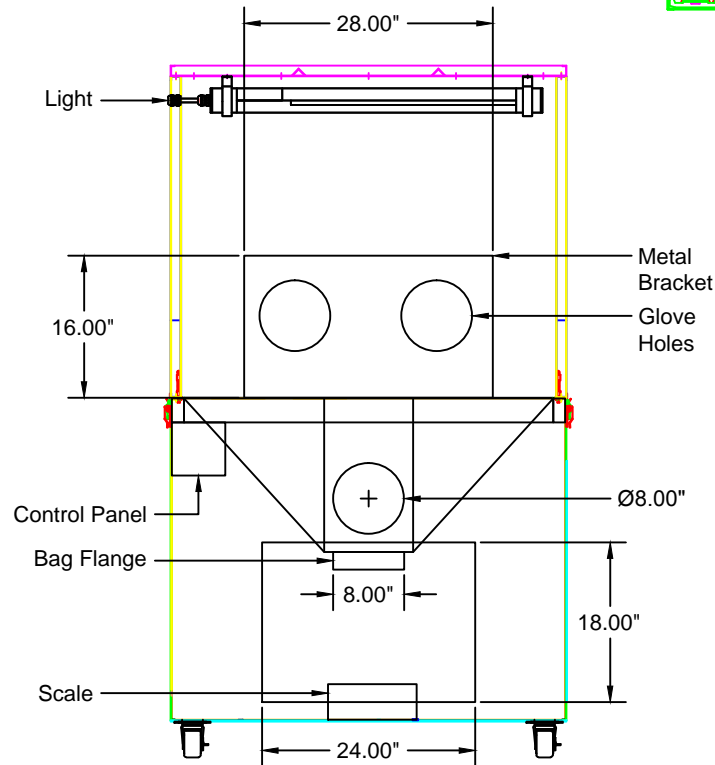

DO NOT SCALE

IF IN DOUBT ASK

Revisions			
Rev	Description	Date	Approved

Features:

- (2) 110V electrical outlets (need desired location)
- Overhead light
- Grated top with 5/8" jig fixtures
- Casters
- Back, sides metal
- Front, top pexi-glass
- Front has heavy gloves and seals
- Chute with scale for measuring amount in bag

Title: Bloom Energy SO21554 SDT-1.5		
Size B	Scale 1 = 20	Drawing Number: ***