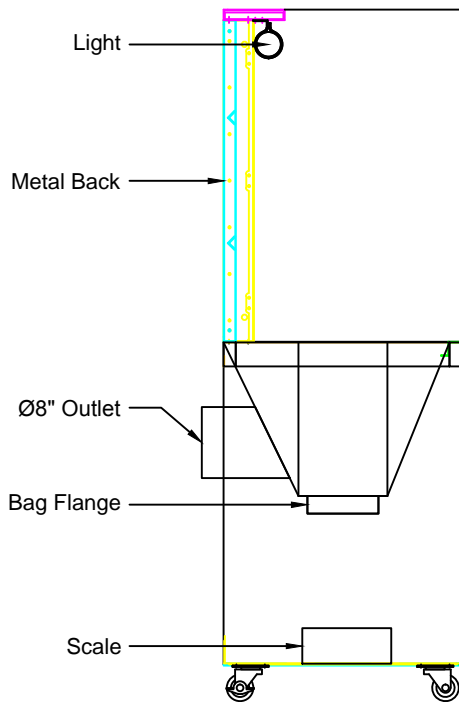

DO NOT SCALE

IF IN DOUBT ASK

Revisions			
Rev	Description	Date	Approved

Features:

- (2) 110V electrical outlets (need desired location)
- Overhead light
- Grated top with 5/8" jig fixtures
- Casters
- Back, sides metal
- Front, top pexi-glass
- Front has heavy gloves and seals
- Chute with scale for measuring amount in bag

Title: Bloom Energy SO21554 SDT-1.5		
Size B	Scale 1 = 20	Drawing Number: ***