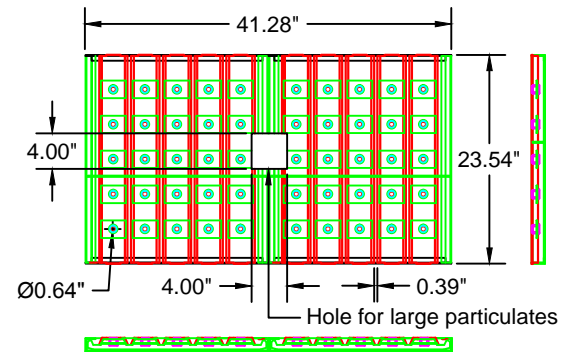

DO NOT SCALE

IF IN DOUBT ASK

Revisions			
Rev	Description	Date	Approved

Features:

- (2) 110V electrical outlets (need desired location)
- Overhead light
- Grated top with 5/8" jig fixtures
- Casters
- Back, sides metal
- Front, top pexi-glass
- Front has heavy gloves and seals
- Chute with scale for measuring amount in bag

Title: Bloom Energy SO21554 SDT-1.5		
Size B	Scale 1 = 20	Drawing Number: ***