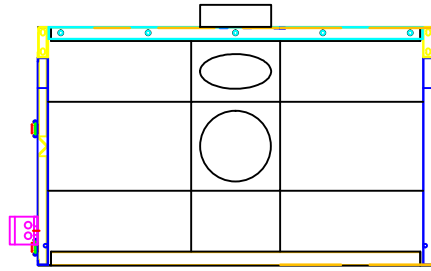

DO NOT SCALE

IF IN DOUBT ASK

Revisions			
Rev	Description	Date	Approved

Features:

- (2) 110V electrical outlets (need desired location)
- Overhead light
- Grated top with 5/8" jig fixtures
- Casters
- Back, sides metal
- Front, top pexi-glass
- Front has heavy gloves and seals
- Chute with scale for measuring amount in bag

Title: Bloom Energy SO21554 SDT-1.5		
Size B	Scale 1 = 20	Drawing Number: ***