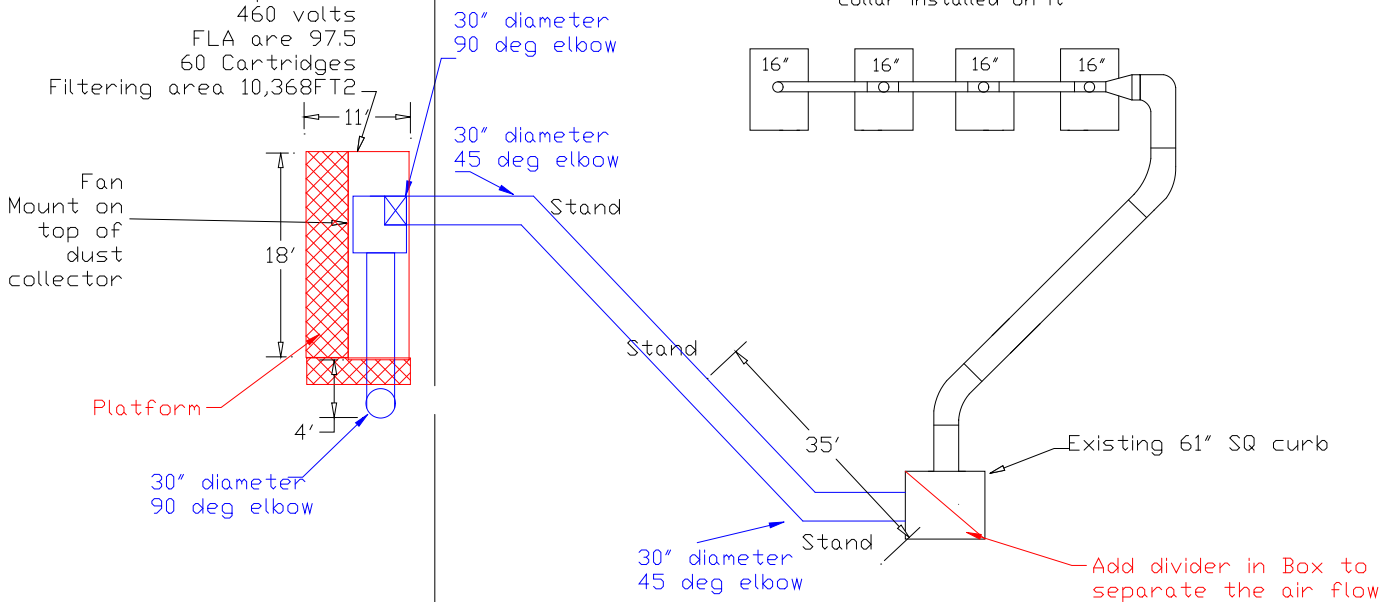

# Ductwork Layout for Dust Collector

Oskar Dust Collector  
 28,000 CFM  
 Model SV-6000  
 75 Hp motor  
 460 volts  
 FLA are 97.5  
 60 Cartridges  
 Filtering area 10,368FT<sup>2</sup>

Plan View

Industrial Air Quality		<b>IAQ</b>
102 AG DRIVE		
Youngsville, NC	27596	
P# 919-562-7181	F# 919-562-7182	
Project: Altec		
Drawing: Ductwork layout		
Date: 4/18/08	Drawn by: RAV	
Sheet No:		