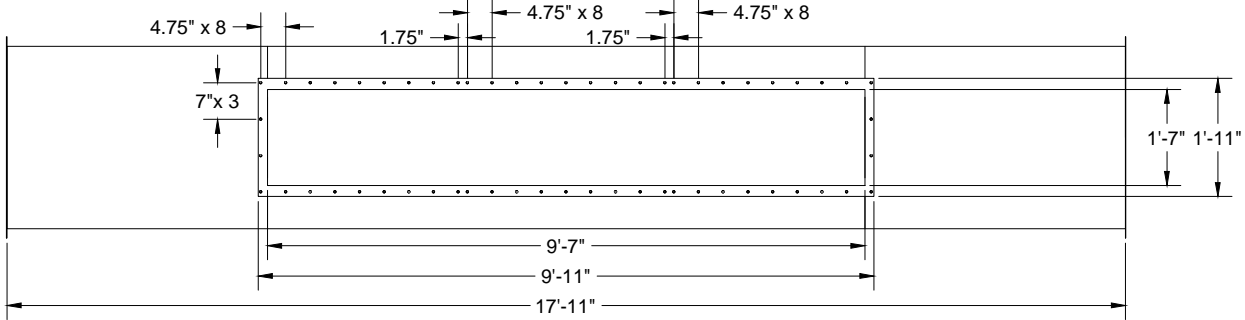

AirGas SO21385 ACT to Fan Transition

Front View

Side View

Top View