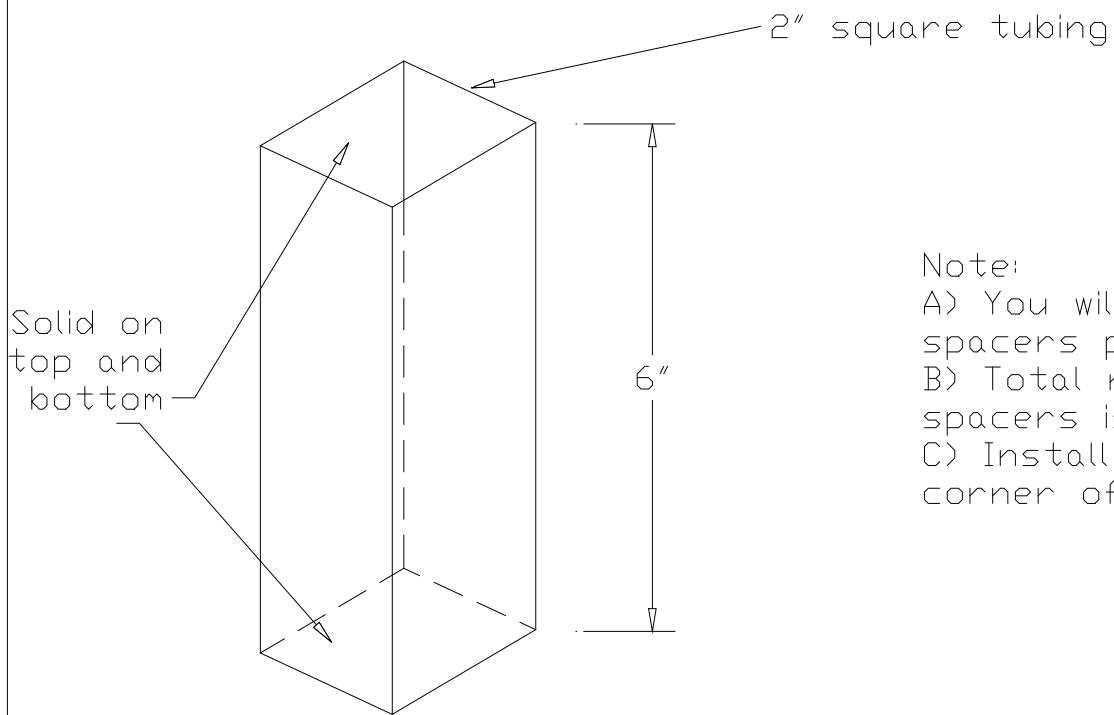

Spacer for HEPA Filters

Note:

- A) You will need 4 spacers per filter.
- B) Total number of spacers is 24pcs
- C) Install one in each corner of the filter.

Industrial Air Quality		IAQ
102 AG DRIVE Youngsville, NC 27596		
P# 919-562-7181 F# 919-562-7182		
Project: Honda		
Drawing: HEPA Spacer		
Date: 4/11/08		Drawn by: RAV
Sheet No:		